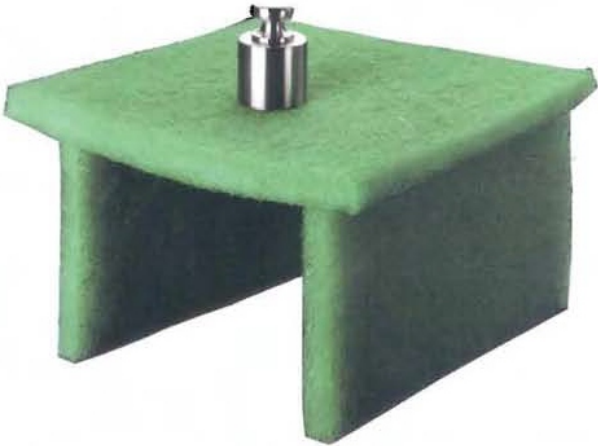

RIGID PAD™ FILTER

WITH SPOR-AX® ANTIMICROBIAL

MERV 6 (EQUIVALENT TO G3)

CUT TO SIZE AND USE

The Fiber Bond Rigid Pad, as its name implies is a master sheet of rigid synthetic filtration media. Simply cut the quantity needed to the required size and install - - "The Instant Filter".

SECURITY OF RIGID PAD DURABILITY

When custom size one inch filters are needed the choices have been either a flimsy, low efficiency glass throw-away or expensive custom made one inch pleat.

Now, the Fiber Bond Rigid Pad is available, combining strength, performance and economy.

NO MOULD GROWTH ON THE MEDIA

Spor-Ax antimicrobial is a biocide that effectively controls growth of mold, mildew, algae and fungi on the media. Mold growing in a filter media will increase resistance, reducing service life.