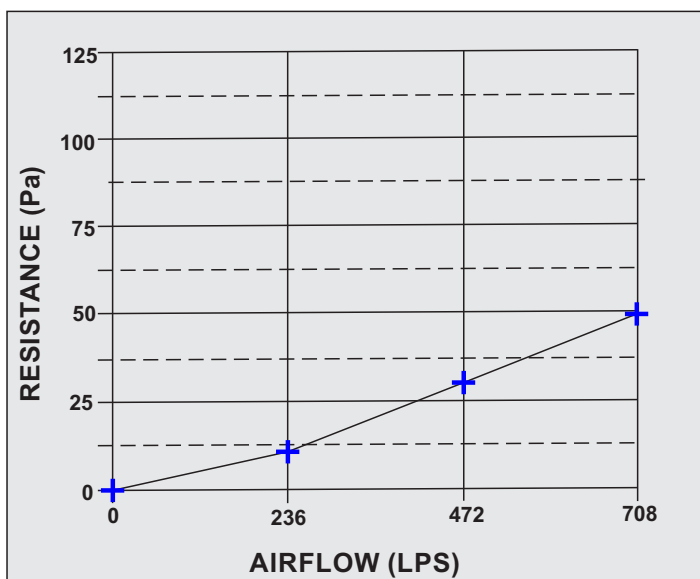

TECHNICAL DATA

- ★ MERV 6 (EQUIVALENT TO G3) - ASHRAE 52.2-1999
- ★ Operating temperature up to 90°C
- ★ Low initial resistance - 35 Pa. at 1.5m/s.
- ★ Recommended discard point 149 Pa.

RESISTANCE VS AIRFLOW