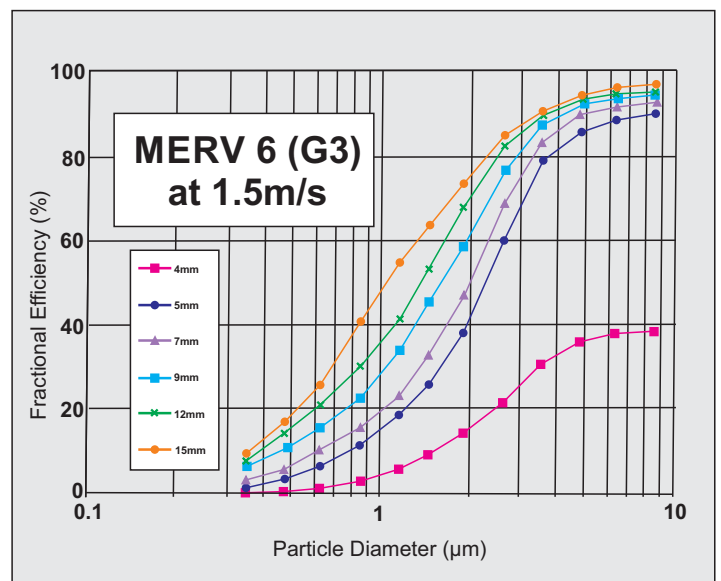

REMOVAL EFFICIENCY VS PARTICLE SIZE

RIGID PAD... THE "INSTANT" CUSTOM SIZE FILTER

Fiber Bond Rigid Pad is available in 2 convenient sizes: 635mm x 1219mm (25" x 48") and 914mm x 1219mm (36" x 48"). Packed flat at 20 pieces per carton, Rigid Pad is easily cut to any size needed.

SOLE NZ AGENTS:

Avon
ELECTRIC LTD

0800 379 247
info@avonelectric.co.nz
25 Taurus Place Bromley

Spor-Ax® is a registered trademark of
Fiber Bond Corporation